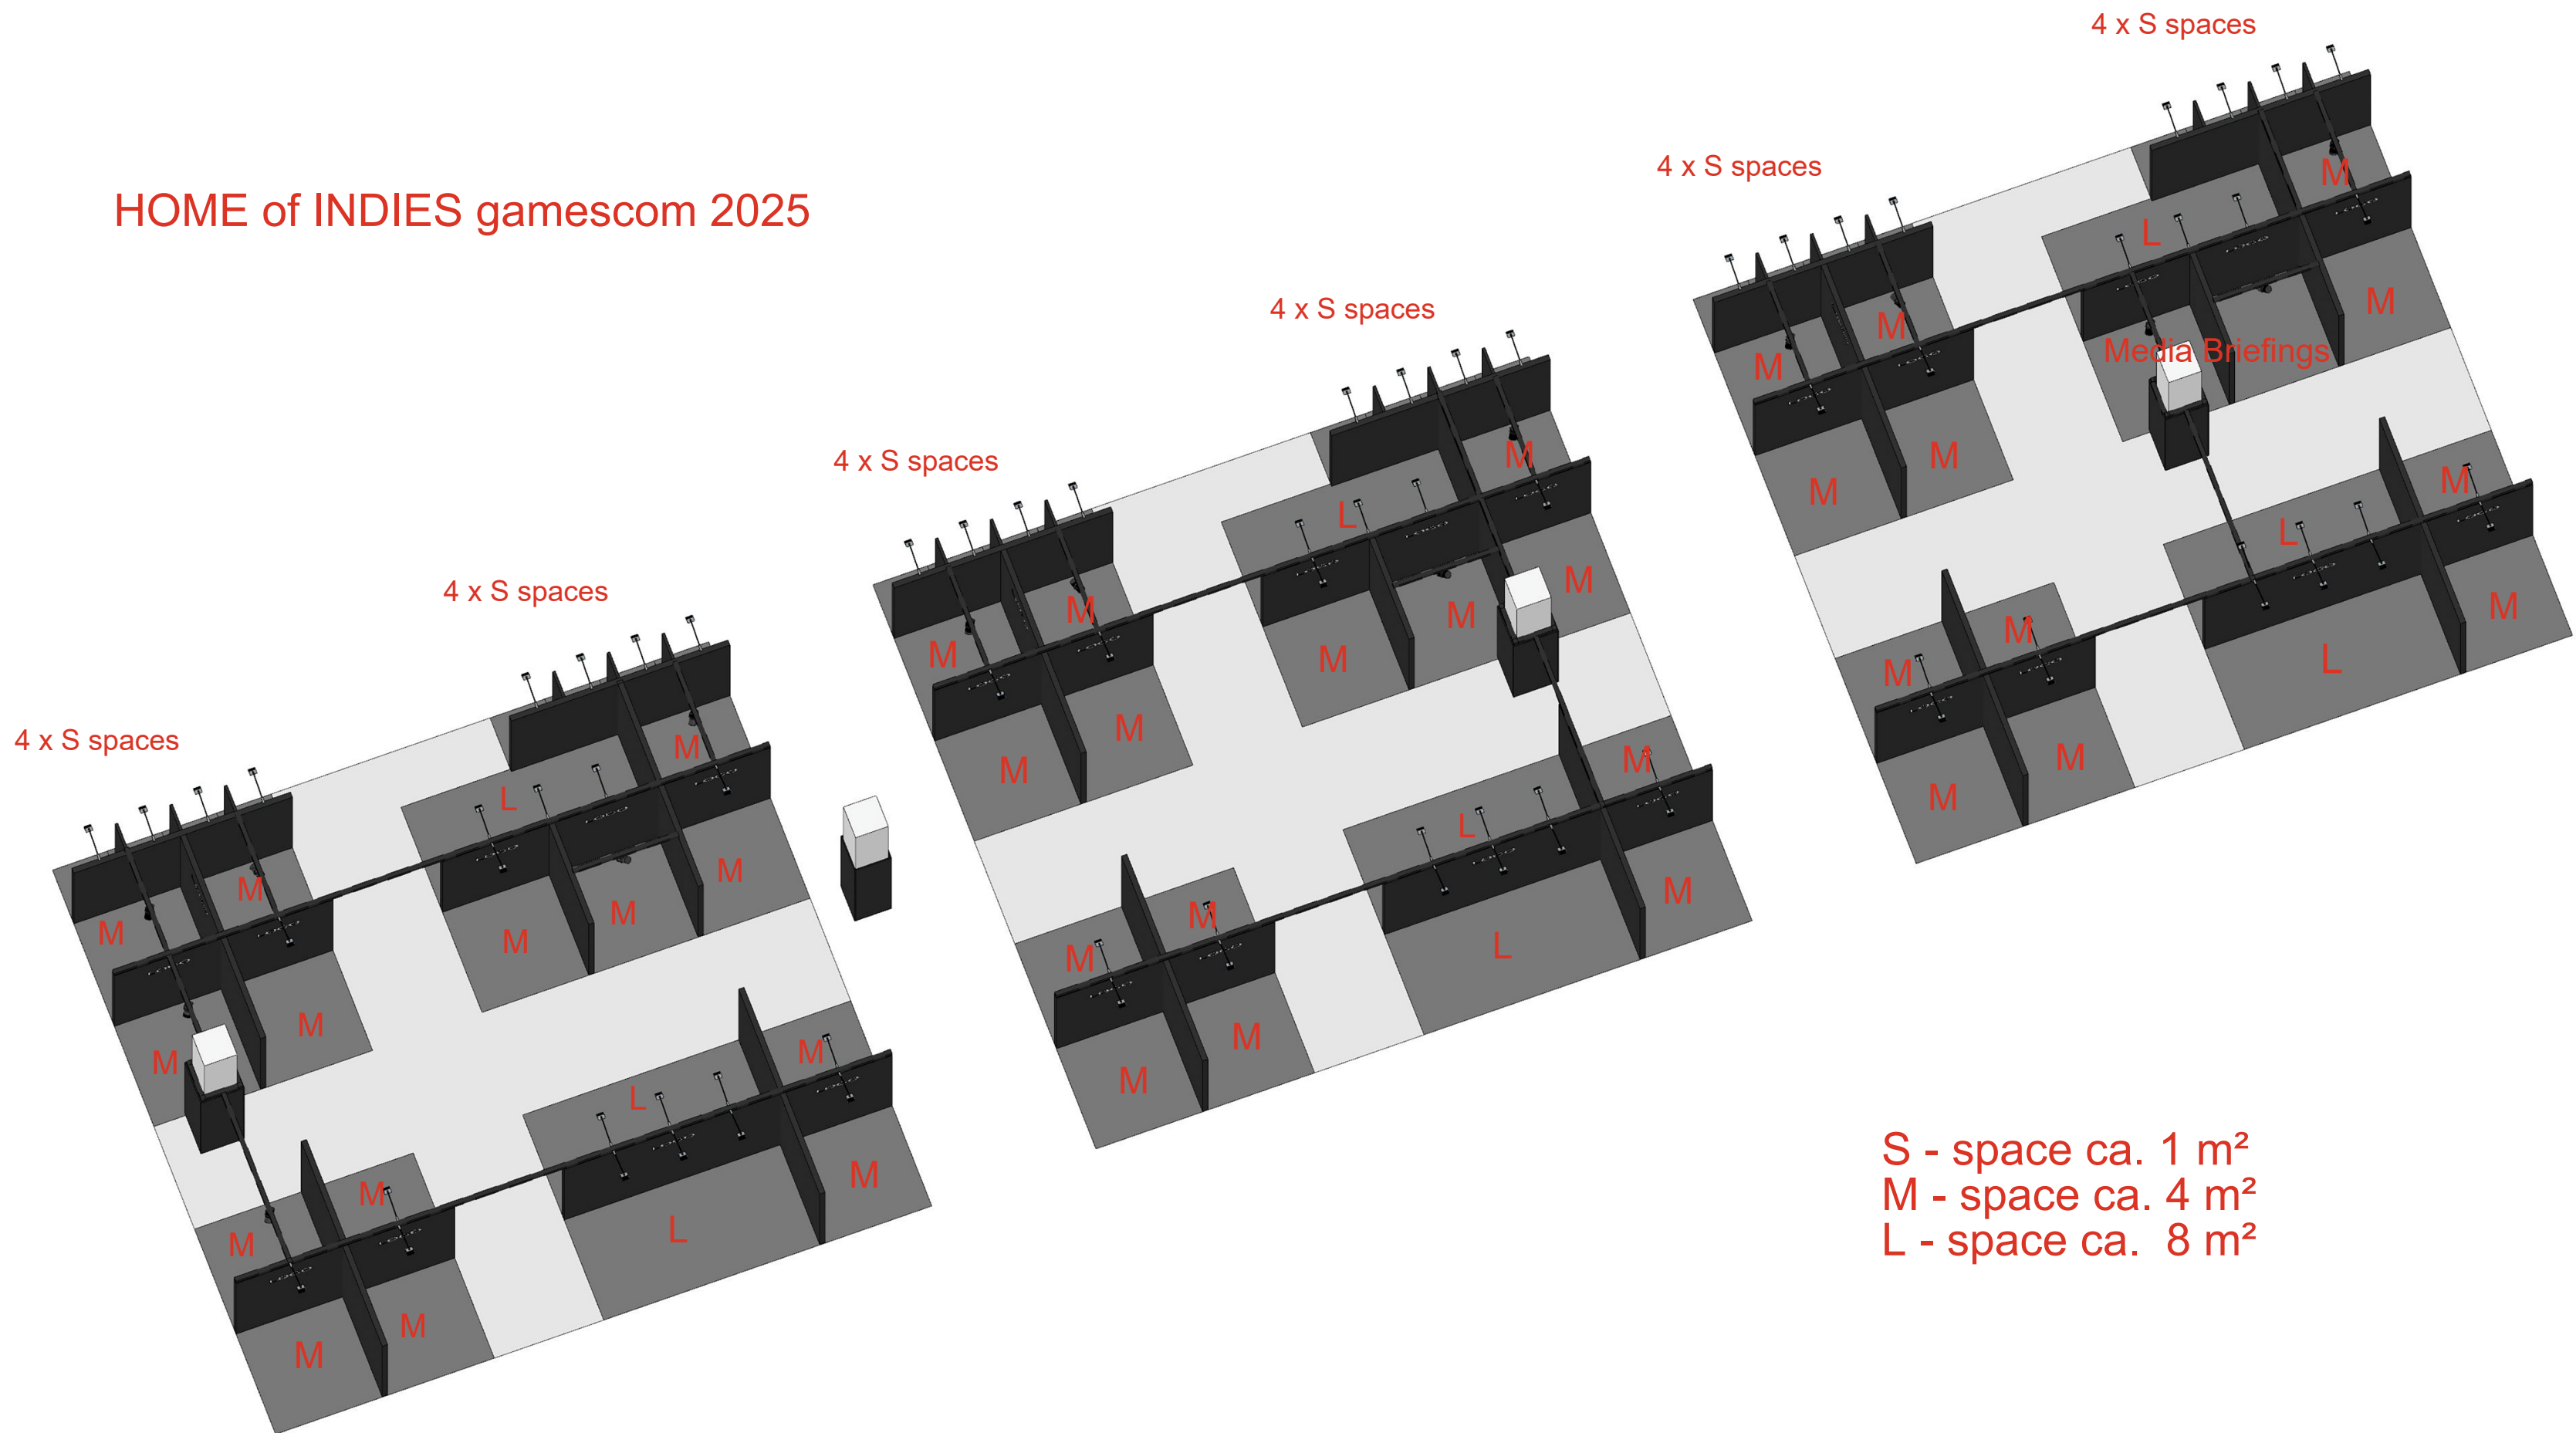

HOME of INDIES gamescom 2025

S - space ca. 1 m²
M - space ca. 4 m²
L - space ca. 8 m²