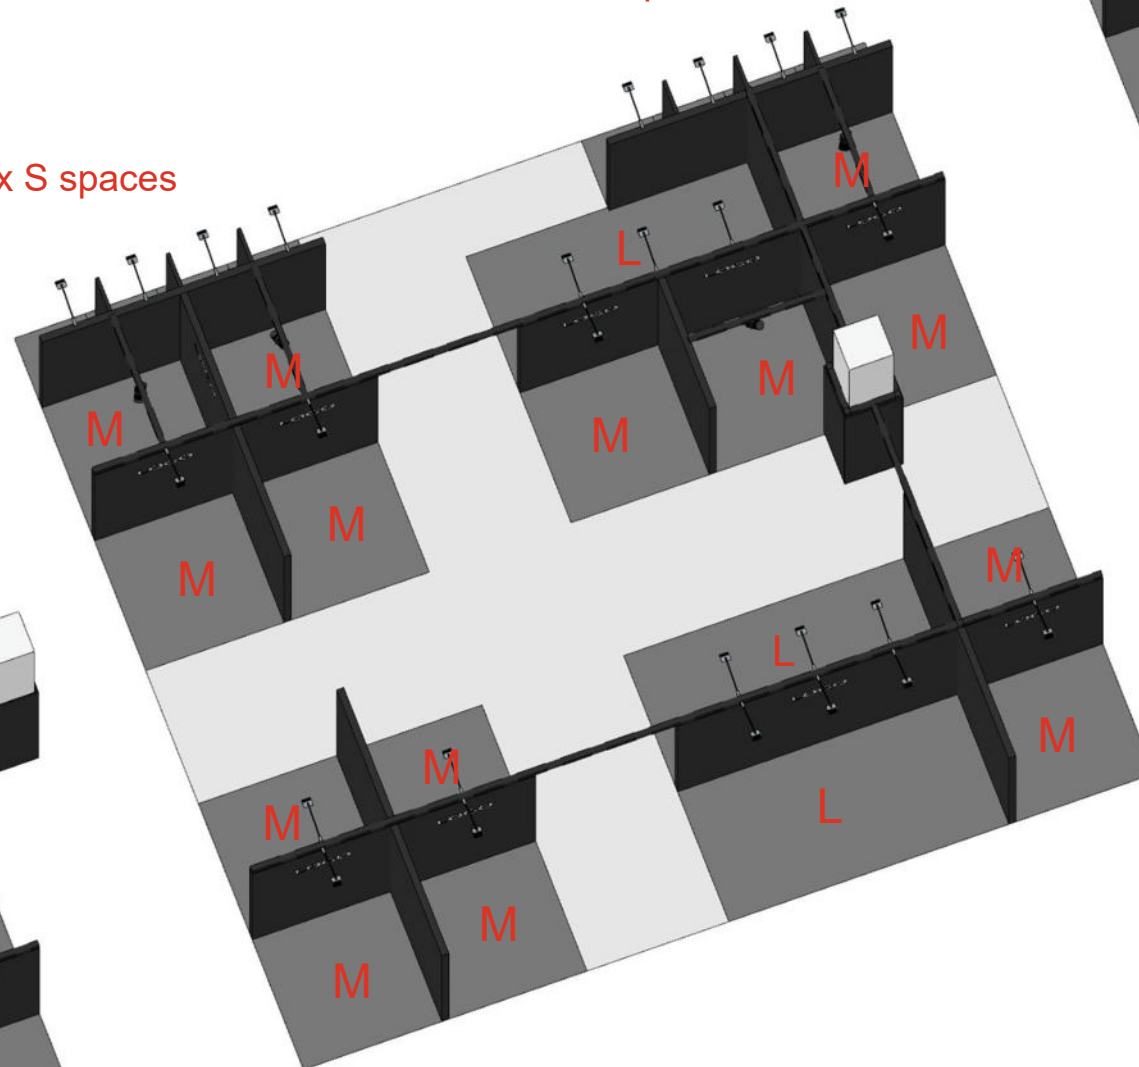

# HOME of INDIES gamescom 2025

Indie Arena Booth

4 x S spaces

4 x S spaces

4 x S spaces

4 x S spaces

4 x S spaces

Entrance / Escalator

4 x S spaces

S - space ca. 1 m<sup>2</sup>  
M - space ca. 4 m<sup>2</sup>  
L - space ca. 8 m<sup>2</sup>