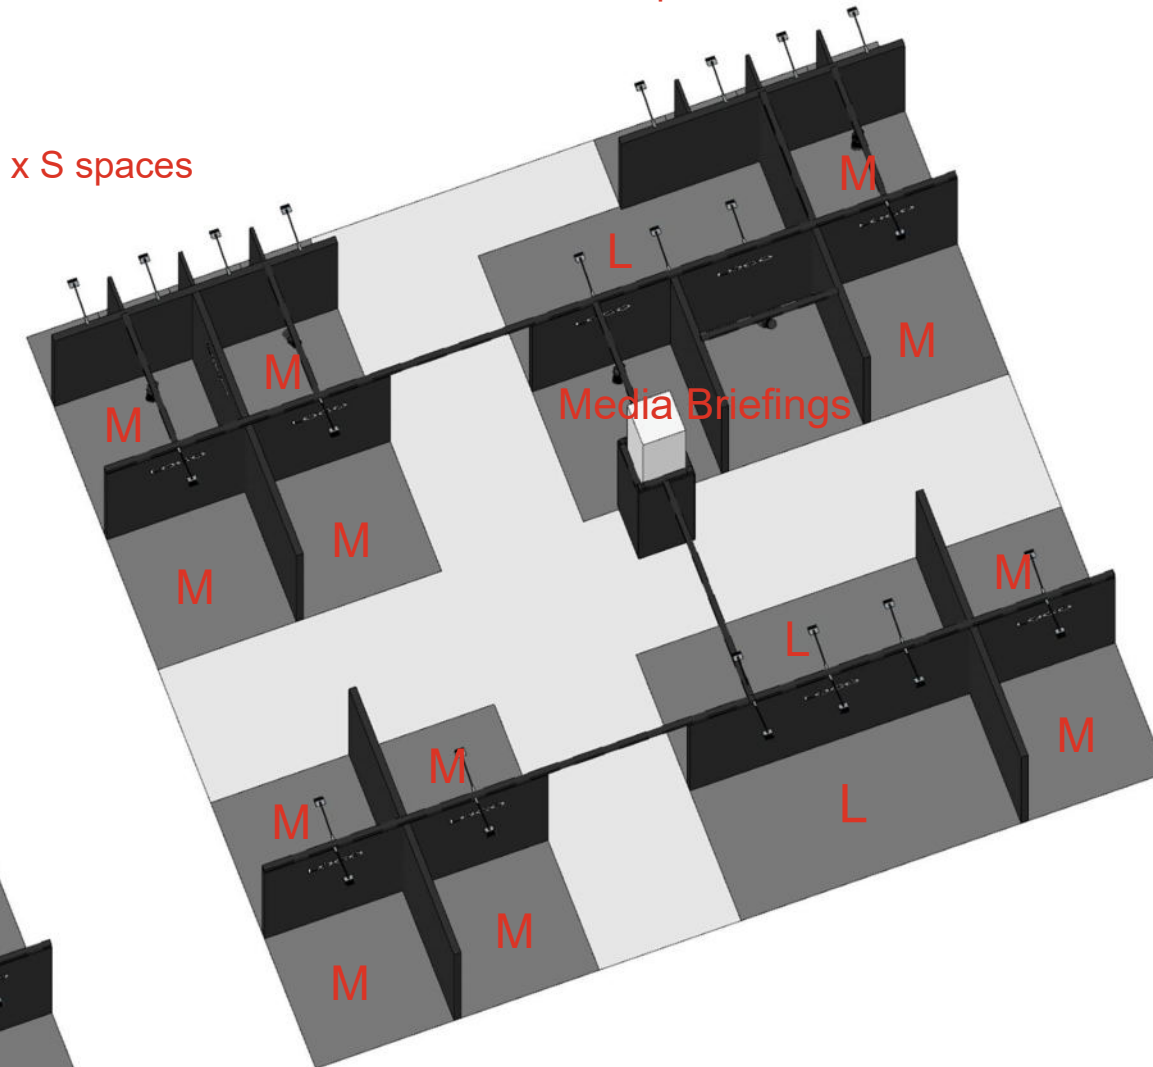

# HOME of INDIES gamescom 2025

Indie Arena Booth

4 x S spaces

4 x S spaces

4 x S spaces

4 x S spaces

4 x S spaces

Entrance / Escalator

4 x S spaces

S - space ca. 1 m<sup>2</sup>  
M - space ca. 4 m<sup>2</sup>  
L - space ca. 8 m<sup>2</sup>