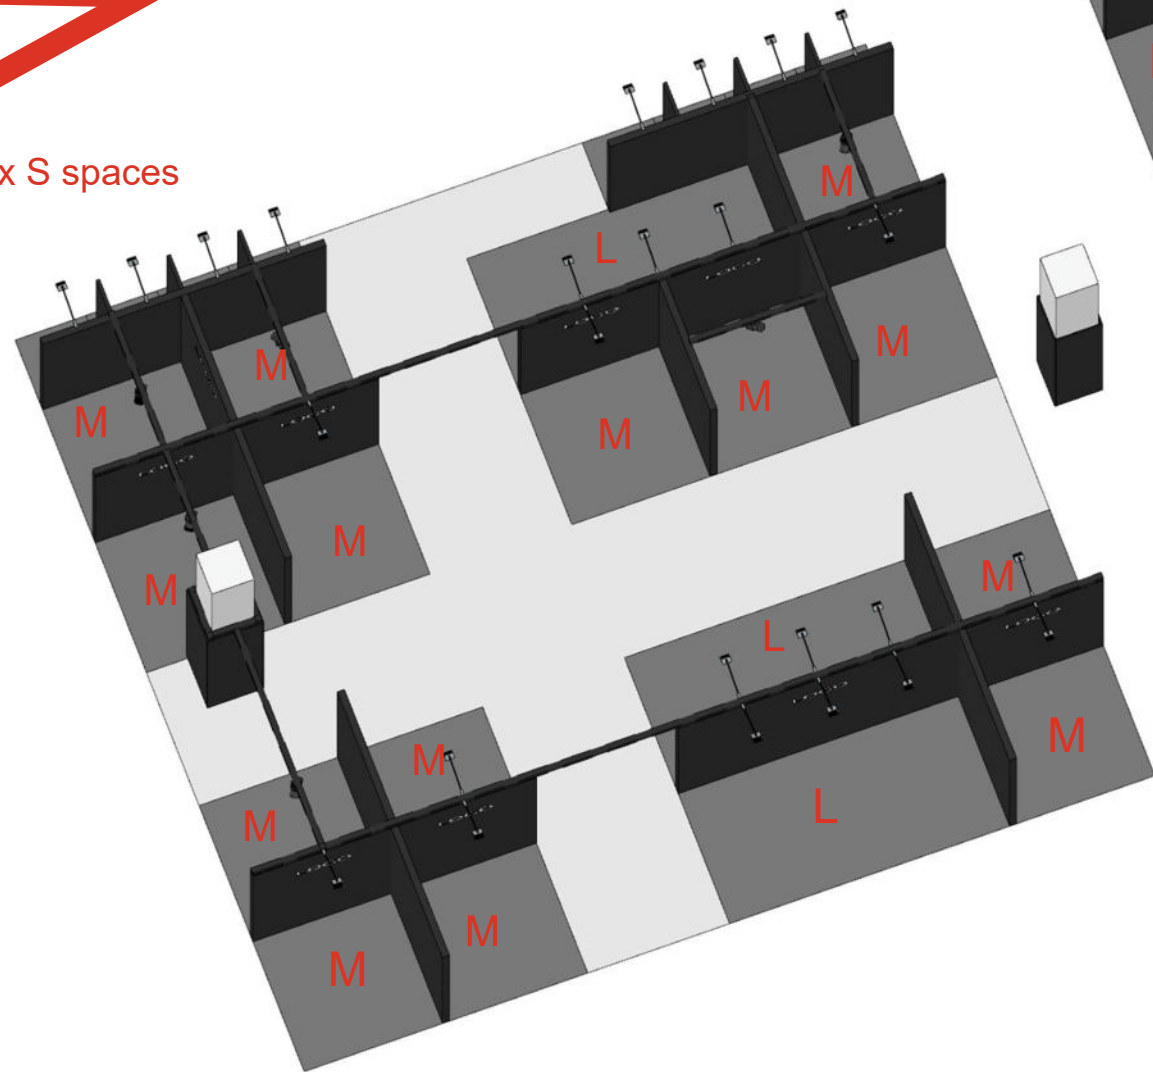

# HOME of INDIES gamescom 2025

Indie Arena Booth

4 x S spaces

4 x S spaces

4 x S spaces

4 x S spaces

4 x S spaces

Entrance / Escalator

4 x S spaces

S - space ca. 1 m<sup>2</sup>  
M - space ca. 4 m<sup>2</sup>  
L - space ca. 8 m<sup>2</sup>